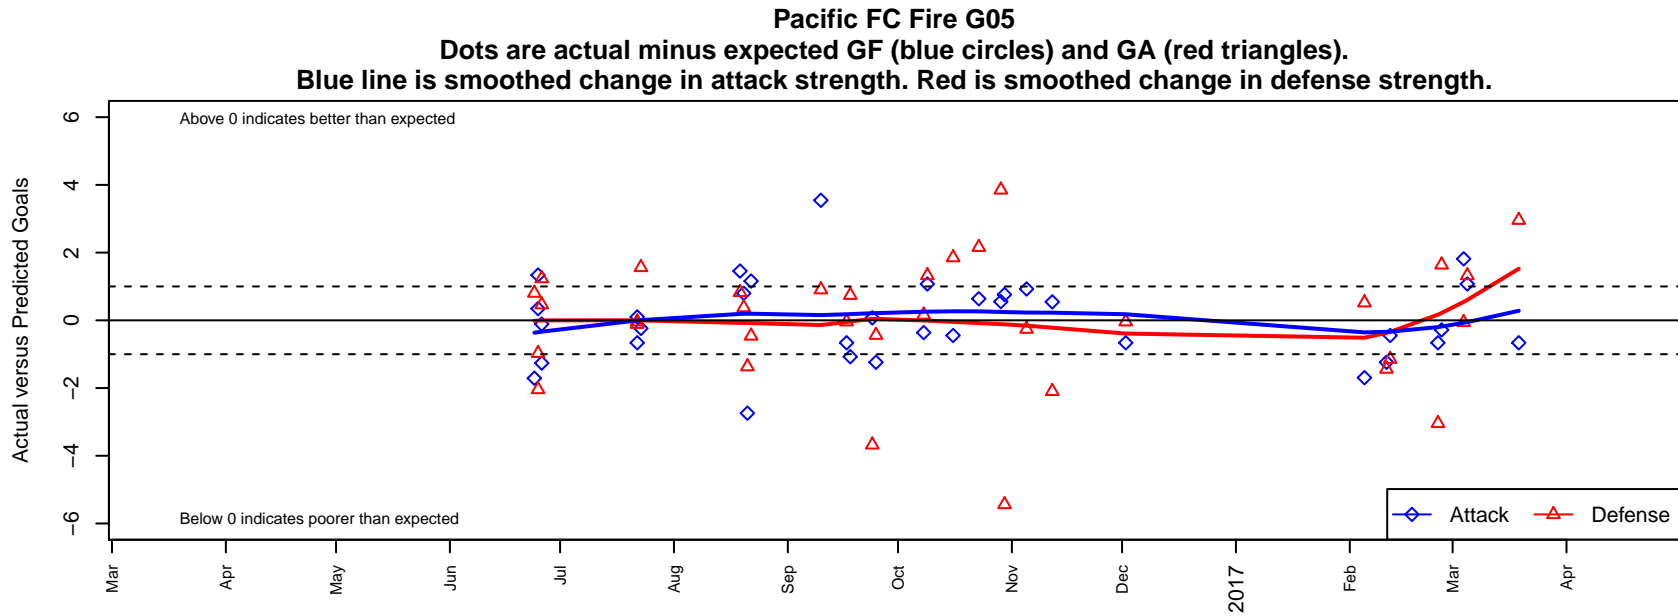

**attack and defense variance (black dot)
relative to other teams
and top 10 in region**

**attack and defense rating
relative to others at age
and all opponents in last 13 months**

Pacific FC Fire G05

Pacific FC
Battleground, WA
G05 total strength=935
attack=2.46 defense=1.03
fall league = PTT G05 Premier Red
spr league = Spr OYS G05 Premier Red

alt names used:
Pacific FC 05 Fire
PACIFIC FC 05 FIRE (WA)
Pacific FC 05G Fire
PACIFIC FC FIRE 05 (WA)
Pacific FC 05G Fire

Venues played:
2016 Clash At the Border Div 1 Gold/Silver U12
2016 Oswego Nike Cup Gold U12
2016 Bigfoot Group 1 U12
2016 PTT G05 Premier Red
2016 Spr OYS G05 Premier Red