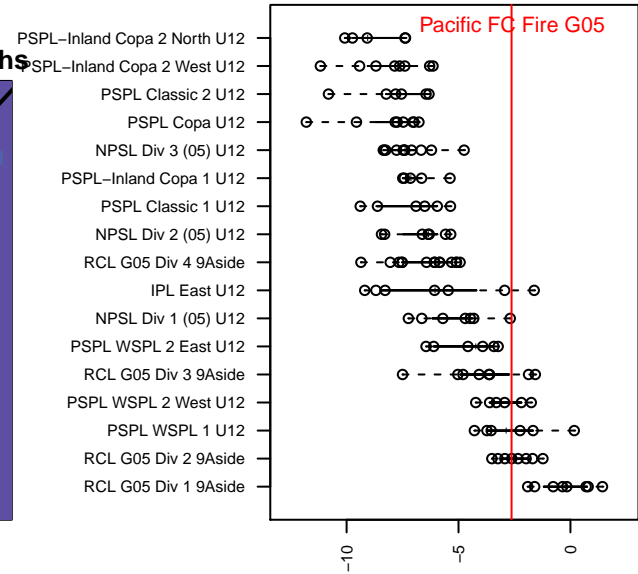

**attack and defense rating
relative to others at age
and all opponents in last 13 months**